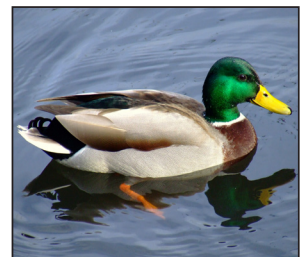

While on your walk, why not try this game of spot the animal? To make it even more fabulously fun, you can make the sound or immitate that animal! Can you find...

Bumble Bee

Fun fact: Can flap its wings 200 times per second!

Lady Bird

Fun fact: There are around 5000 species in the world!

Magpie

Fun fact: They only travel 10km from where they hatch!

Snail

Fun fact: Biggest land snail recorded is 12 inches long!

Squirrel

Fun fact: They zigzag when running to avoid predators!

Monarch Butterfly

Fun fact: They communicate using colours and scents!

Pied Wagtail

Fun fact: They can roost in groups of up to 4000!

Red Kite

Fun fact: They swoop and catch prey without landing!

Mallard Duck